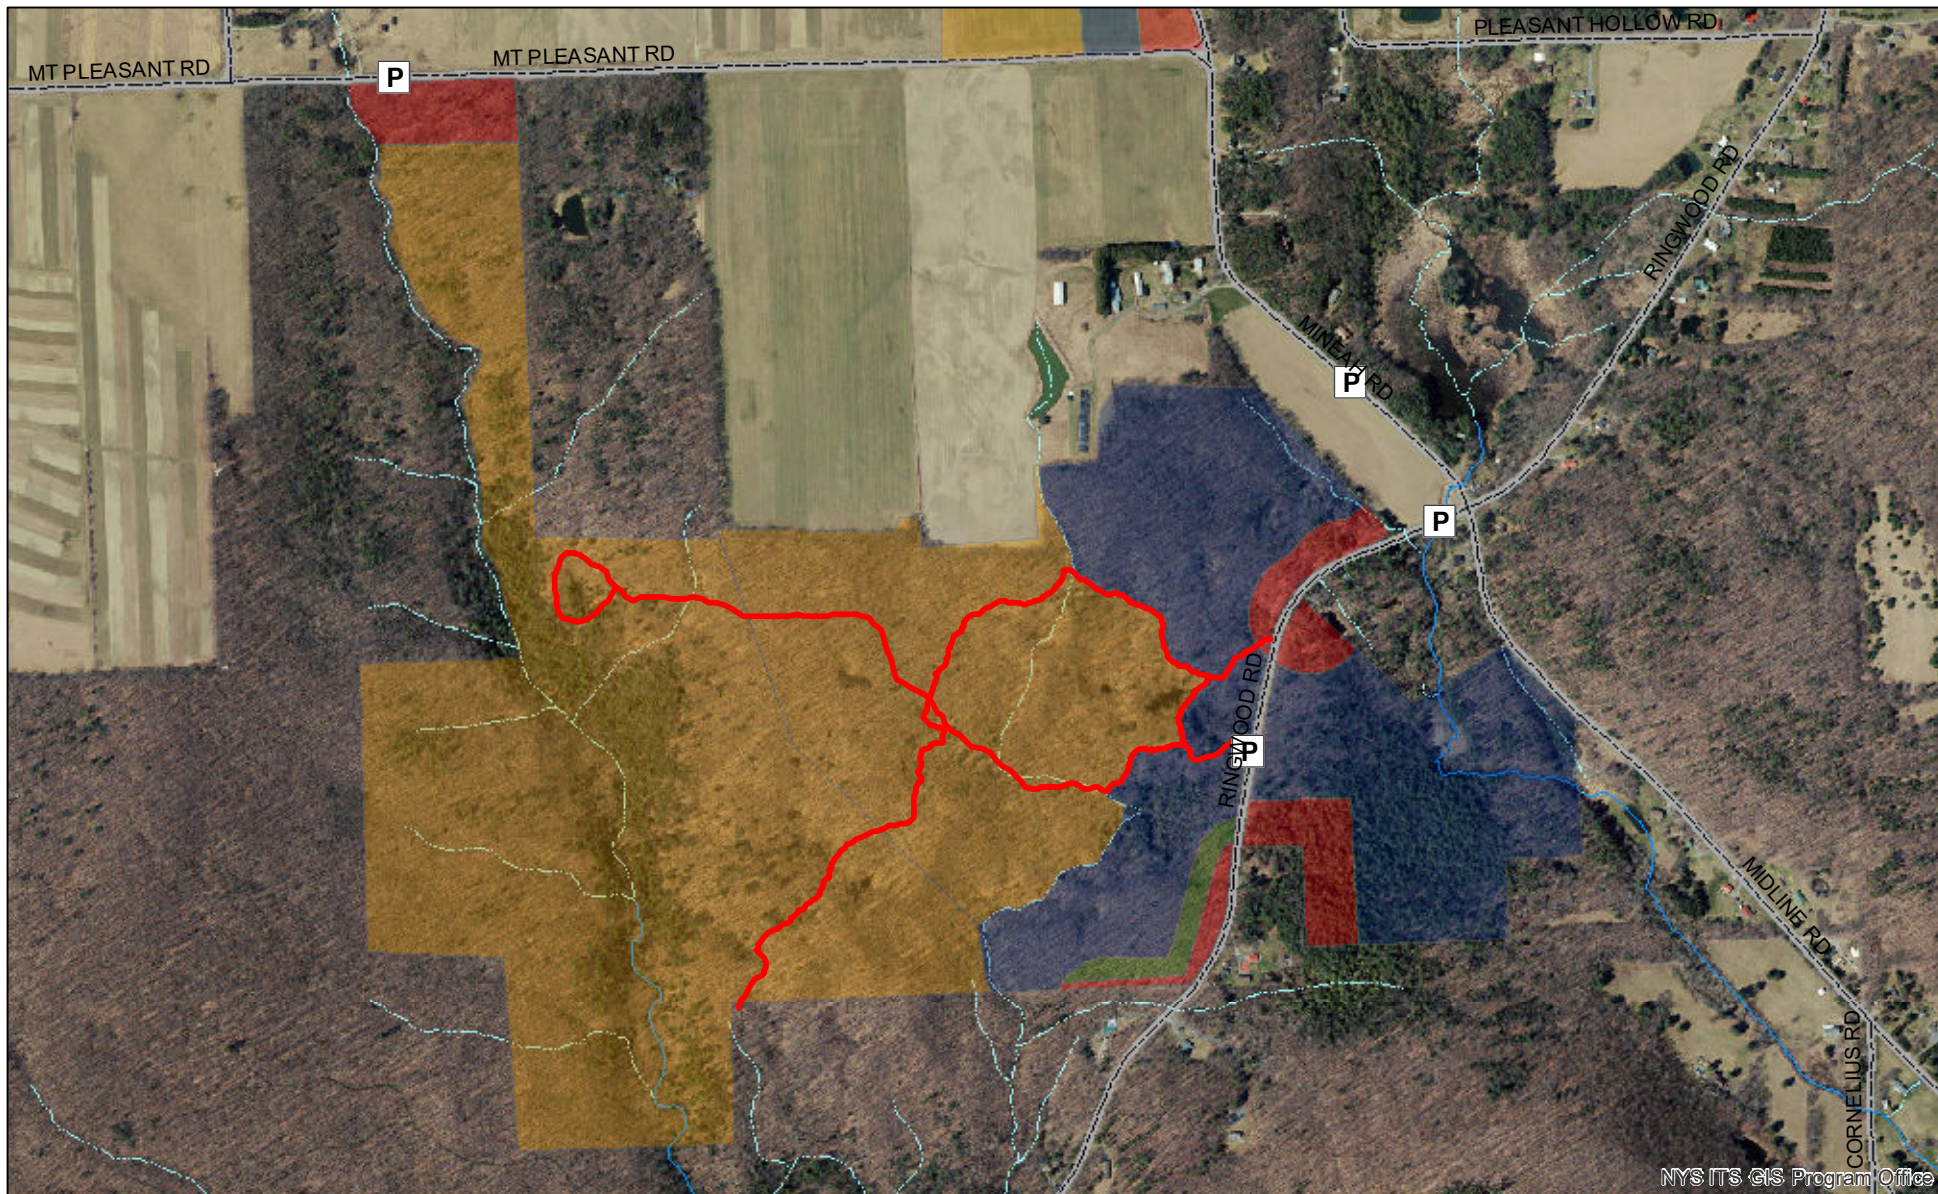

Cornell University Deer Management Program - Ringwood Ponds

NYS ITS GIS Program Office

P Approved Parking

Deer Management Zones

Allowed Use

- Bow
- Crossbow
- Firearm
- Restricted

Trail Color

- Red blaze

Streams

- Intermittent Stream
- Perennial Stream
- Roads